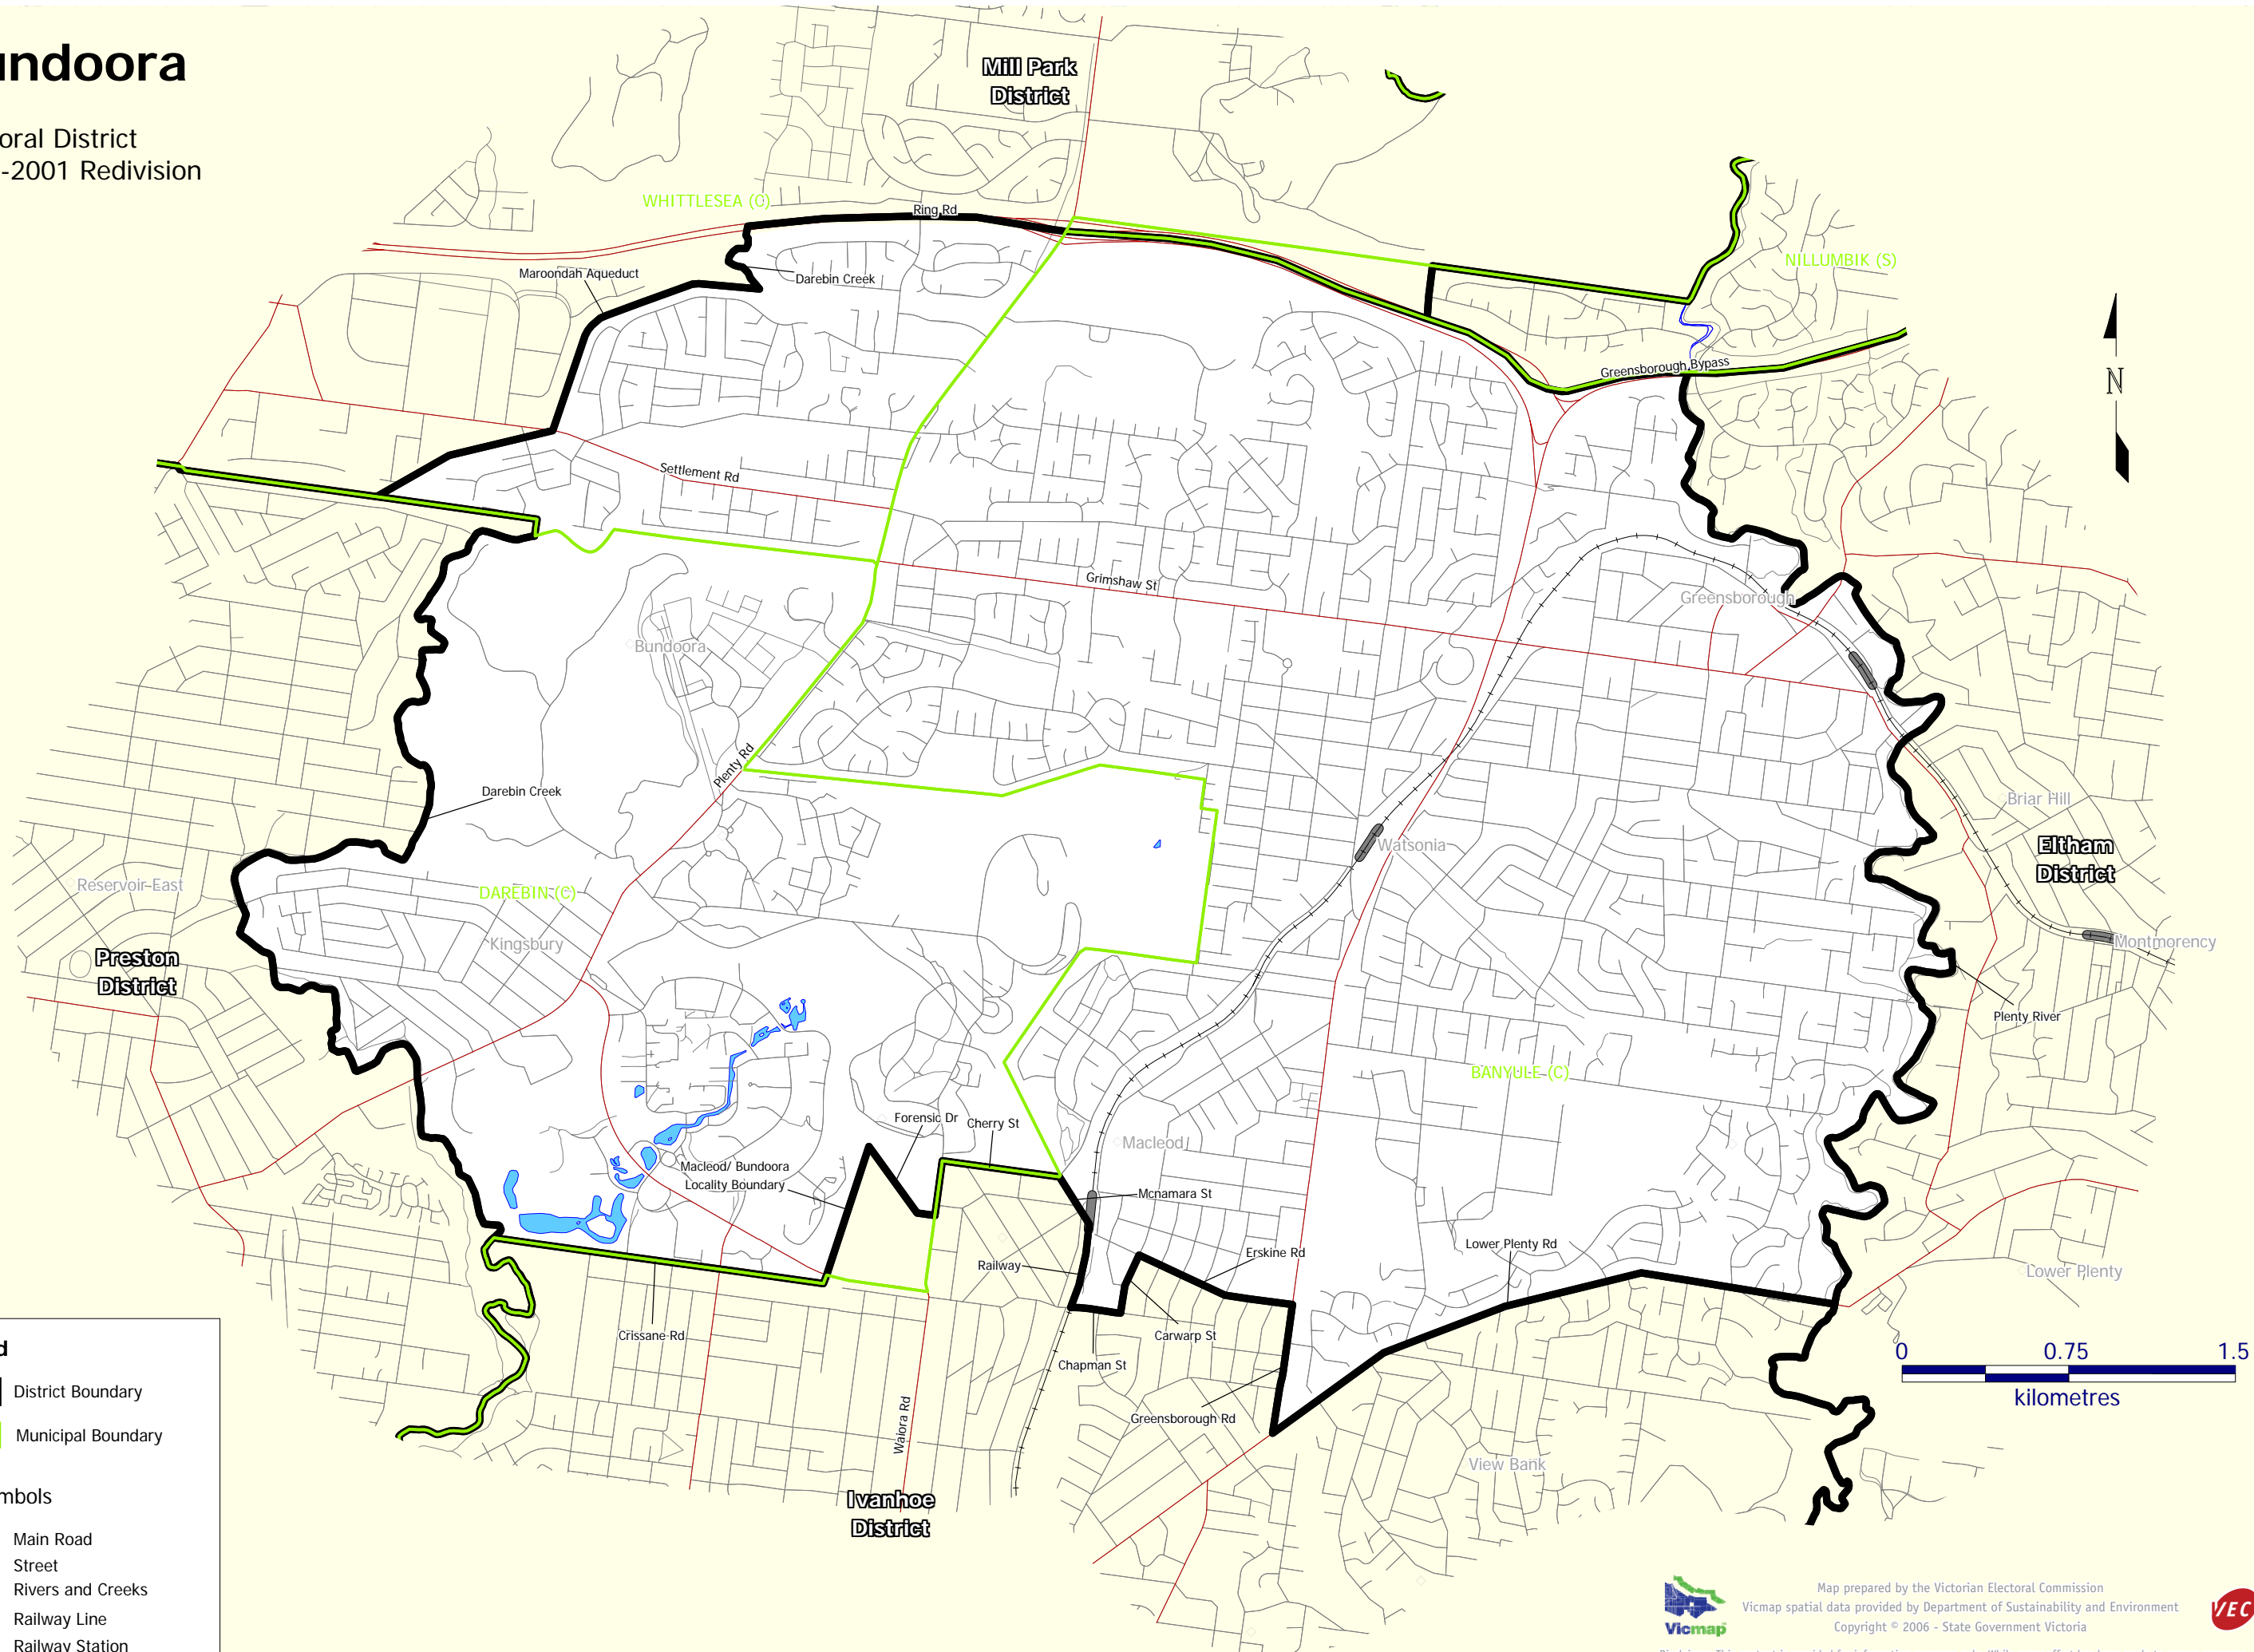

Bundoora

Electoral District
2000-2001 Redivision

Legend

- District Boundary
- Municipal Boundary

Map Symbols

- Main Road
- Street
- Rivers and Creeks
- Railway Line
- Railway Station